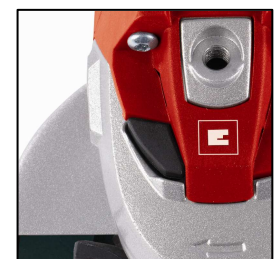

As special accessories available:

Dia.-disc set 230 mm, 2 pcs
Einhell Grey

Art.-No.: 44.403.33
Bar code: 4006825 442540

Cutting disc protection
Einhell Grey

Art.-No.: 44.500.34
Bar code: 4006825 584707