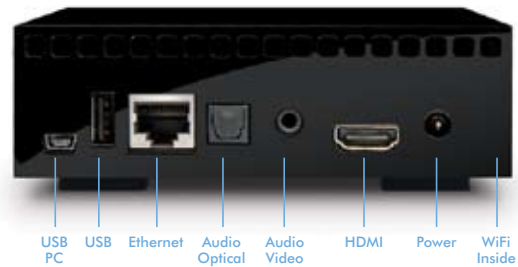

Features

- Plays all your HD movies, music and photos
- Full HD 1080p playback
- Front USB 2.0 host
- UPnP / DLNA compatible player and server
- Silent operation
- WiFi 802.11n
- User-friendly remote control and user interface

Box Content

- LaCinema Mini HD
- External power adapter
- Remote control (includes 2 x AAA batteries)
- HDMI cable
- Composite video and audio cable
- USB 2.0 cable
- Ethernet (network) cable
- PV TwonkyMedia Server 5.1

Minimum System Requirements

- Computer with an USB port
- Computer with an Ethernet network adapter
- Latest version of Windows® XP, Windows Vista®, Windows 7 / Mac® OS X 10.4, 10.5, 10.6 / Linux 2.6
- Minimum free disk space: 300MB recommended
- Ethernet switch or router
- Web browsers: Internet Explorer™ 7.0, Firefox™ 3.0, Safari™ 3.0 or higher

USB port to connect USB disk or digital camera

LaCinema Mini HD

Item Number	301914
Capacity*	500GB
Interface	USB 2.0
Video	AVI, MKV, MOV, DIVX, MPEG, TS, MP4, WMV, DVD-Video (ISO, Video_TS), MPEG1/2/4, DIVX/HD, XVID H.264, VC1
Subtitles	SRT, SSA, SUB, SMI, PSB, ASS
Max Resolution	1920 x 1080p
Audio	MP3, WMA, AAC*, MP4, WAV, OGG, FLAC - * (supports iTunes encoded songs)
Digital Audio	Dolby Digital Decode / 5.1 Downmixing - DTS Passthrough
Playlist	PLS, M3U, WPL (Windows Media Player, Winamp compatible)
Photo	JPEG, PNG, GIF, BMP, TIFF
File System	NTFS (Windows), HFS + Non Journaled (Mac), FAT32 (Mac/Windows)
Network Connections	WiFi: 802.11b/g/n | Wired: Ethernet 100Mbps
Network Application	UPnP DLNA Server and Player | Shared Folder (Samba/CIFS Client/Server)
Connections	HDMI 1.3, Audio Video RCA, Digital Optical Audio
Size / Weight	118 x 118 x 40 mm / 450 g | 4.7 x 4.7 x 1.5 in. / 15.9 oz.
Warranty	2-year limited

* 1 TB (Terabyte) = 1000GB. 1GB = 1,000,000,000 bytes. Total accessible capacity varies depending upon operating environment (typically 10–15% less).

** Calculations are based on 700MB per MPEG movie, 3MB per JPEG photo file, and 3MB per MP3 song. These values often vary.

© 2010, LaCie. The LaCie logo is a trademark of LaCie. Other product and brand names mentioned herein may be trademarks or registered trademarks of their respective owners. This product cannot be used in violation of any copyright or other Intellectual Property rights. It may only be used in connection with materials legally owned or licensed to the user. Specifications and appearance are given as guidelines and may change without notice. Television is not included. www.lacie.com

compatible with
WINDOWS®

compatible with
MAC OS®

USB 2.0