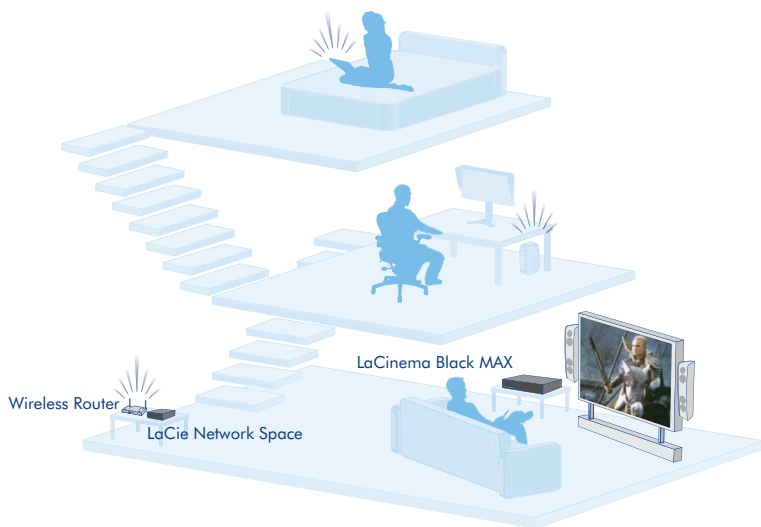

Watch in High Definition

Designed with High Definition in mind, the LaCinema Black MAX allows you to watch HD movies and television programs on your HDTV. This compatibility with HDTV helps you enjoy your movies and television programs with more detail, clarity, and sharpness, making the LaCinema Black MAX a vital part of your viewing and entertainment experience.

Give Your Pictures a New Dimension

Connect your digital camera to easily view your photos in full HD resolution, or create your own slideshows, complete with your own transition effects.

Your Music, How You Want It

Playlist management features and access to all of your music libraries let you play your music whenever you want, and with an optical audio output, you can enjoy your music in surround sound.

Works With You—And Your Network

The networking capabilities of the LaCinema Black MAX make it easy to access and view all of your multimedia content. A built-in UPnP client player ensures that you can connect it to a networked PC or Mac and you'll be able to load, watch, and enjoy all of your photos, music, and movies—regardless of where they're located in your house.