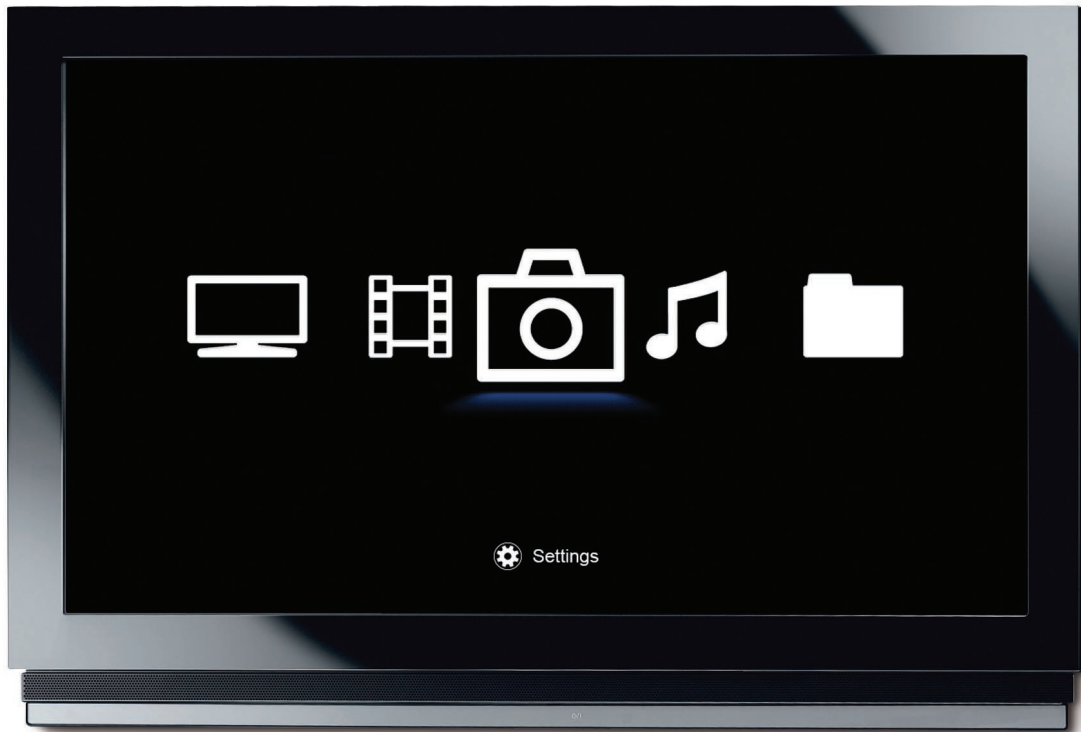

LACIE LaCinema Black MAX

The Ultimate Entertainment Experience

500GB*

- 710 movies or
- 165,000 songs or
- 500,000 photos or
- 250 hours of recording **

- Record your favorite TV shows and enjoy them anytime
- Play movies, photos, and music on HDTV
- Digitally store your home movies
- Play media from networked computers