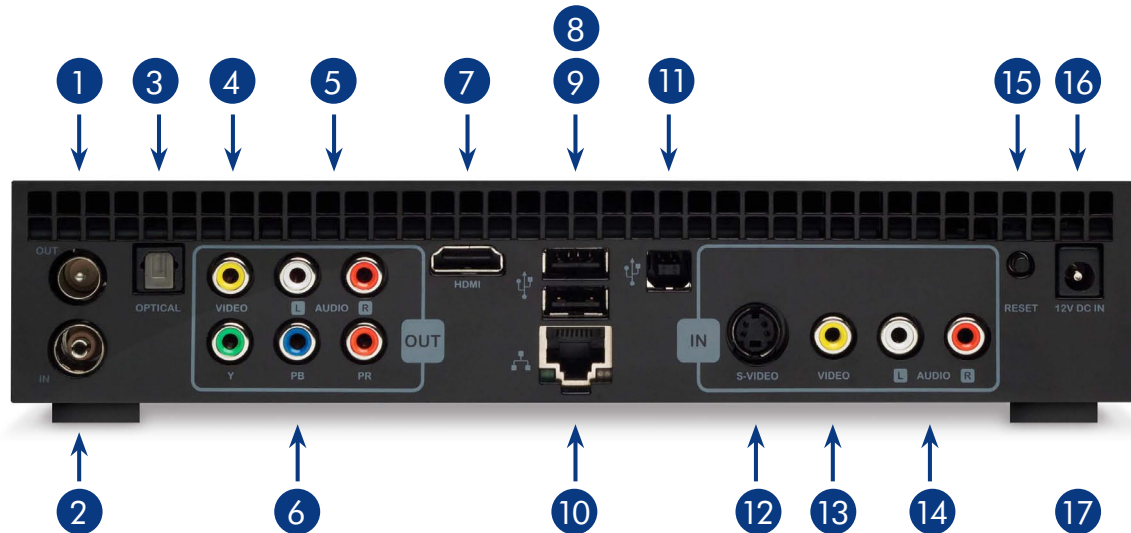

Features

- Built-in electronic program guide (EPG)
- Windows compatible (USB and UPnP)
- Mac (UPnP)
- Hi-Speed USB 2.0 (USB 1.1 compatible)
- Large storage capacity for HD video files
- Component video (up to 1080i upscaling)
- Digital audio outputs
- Supports many video, audio, and photo formats
- Supports H.264, WMV HD, and standard definition
- Play movies in MKV container format

Box Content

- LaCinema Black MAX
- External power adapter
- AV input Scart (Peritel) to RCA cable
- AV output RCA to Scart (Peritel) cable
- HDMI cable
- USB 2.0 cable
- CD-ROM with User Manual
- Quick Install Guide
- Remote control and 2 x AAA batteries

System Requirements

- PC with a USB port
- Windows XP, Windows Vista™
- 500MHz processor or greater
- 256MB RAM minimum
- Router B, G or N (2.4GHz)