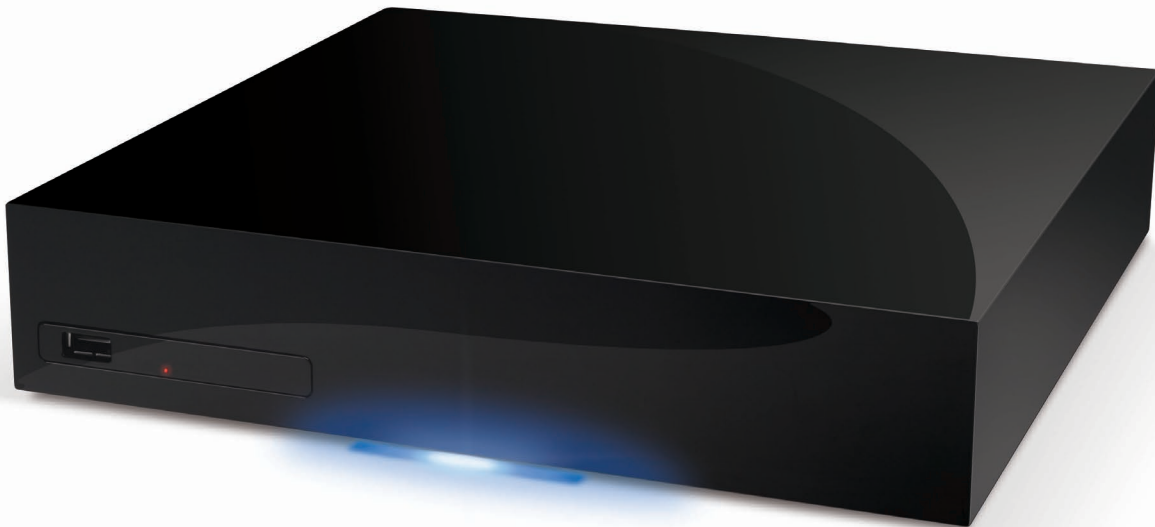

LaCinema Black MAX

Item Number	301446	301448	
Capacity*	500GB	1TB	
Interface	Hi-Speed USB 2.0 (USB 1.1 compatible)		
Video Codecs	MPEG-1, MPEG-2 / HD, MPEG-4, DIVX, XVID, H.264 HD, WMV9 HD		
Video Format	AVI, DIVX, MPG, MP4, MKV, WMV, MOV, ISO, VOB, IFO, ASF, TS, TP, TRP, M2TS		
Max Resolution	1920 x 1080p		
Upscaling	1080i for standard definition movies		
Audio	MP3, WMA, AAC, OGG, AC3, MP4, WAV/LPCM		
Playlist	M3U		
DTS	Pass-through to compatible audio amplifier		
Photo	JPEG***, PNG, GIF, BMP, TIF		
Video Outputs	HDMI, Component (YUV) composite (CVBS)		
Audio Outputs	Optical Audio, Audio Stereo		
Video Inputs	Analog composite video, S-Video		
Audio Inputs	Analog stereo audio		
Network	Ethernet 10/100 Mbps, Wi-Fi (802.11n)		
TV	PAL / NTSC		
TV Tuner	Digital Terrestrial Television (DVB-T), High Definition supported		
Dimensions	9.2 x 8.8 x 1.8 in. / 234 x 225 x 46 mm		
Weight	67 oz. / 1900g		

*1GB = 1,000,000,000 bytes. Total accessible capacity varies depending upon operating environment (typically 5-10% less).

**Calculations are based on 700MB per 1 MPEG-4 movie, 1MB per JPEG photo file, and 3MB per MP3 song. 2GB per 1 hour MPEG-2 TV program recording. These values often vary.

*** Excluding progressive JPEG.

© 2009, LaCie. The LaCie logo is a trademark of LaCie. Other product and brand names mentioned herein may be trademarks or registered trademarks of their respective owners. This product cannot be used in violation of any copyright or other Intellectual Property rights. It may only be used in connection with materials legally owned or licensed to the user. Specifications and appearance are given as guidelines and may change without notice. www.lacie.com 090206