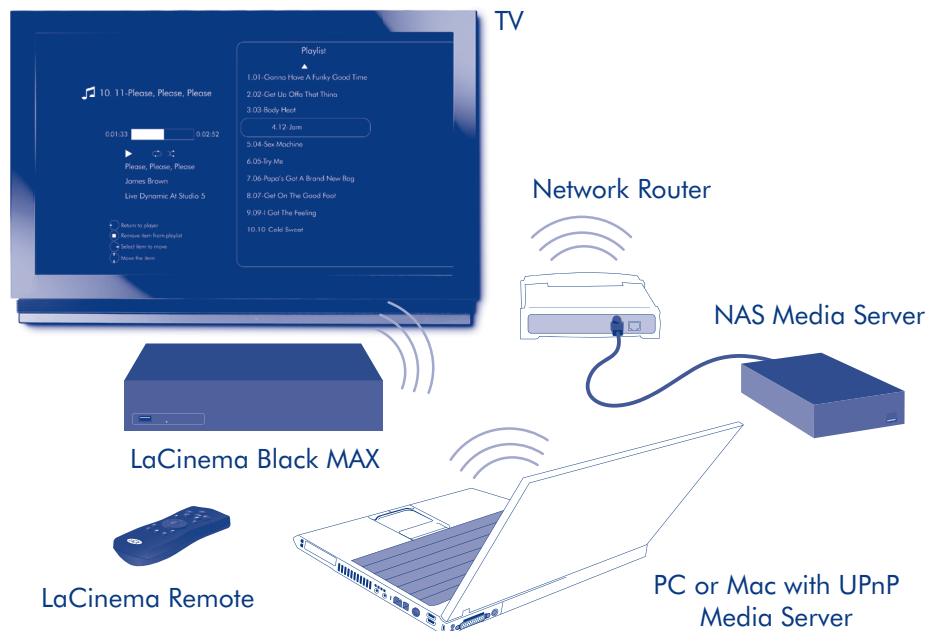

1. TV cable Out	7. HDMI	12. S-Video in
2. TV cable In	8. USB 2.0 Host	13. Video in
3. Optical Audio Out	9. USB 2.0 Host	14. Stereo Audio in
4. Composite Video Out	10. Ethernet Network	15. Reset
5. Audio left (white) and right (red)	(10/100Mbps)	16. Power connector
6. Component video (YUV)	11. USB 2.0 Device	17. WiFi (built in)